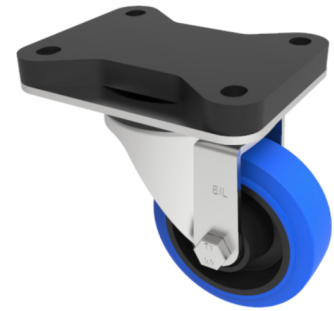

Soft Blue Rubber Swivel Plate Castor 125mm 250kg

Product code: BZEH125SRNBFP

Pressed steel swivel castor with flat top plate fixing fitted with a blue 65 shore A elastic rubber tyre on black nylon centre wheel with roller bearing. Wheel diameter 125mm, tread width 36mm, overall height 170mm, top plate 135mm x 105mm, hole centres 105mm x 80mm Load capacity 250kg. REACH compliant also PAH-Free rubber to confirm to EU-directive 2005/69/EC

Fixing Option	Plate
Diameter (mm)	125
Load Capacity (kg)	250
Castor Type	Swivel
Height (mm)	170
Wheel Material	Rubber on Nylon
Colour / Shore Hardness	Blue Elastic Rubber on Nylon Rim / 65 Shore A
Bearing Type	Roller
Tread (mm)	36
Fork Thickness (mm)	3
Temperature Resistance	-20 °C TO +60 °C
Plate Size (mm)	135 x 105
Hole Centres (mm)	105 x 80
Swivel Radius (mm)	106
Top Plate Thickness (mm)	18
To Suit Fixing Bolt (mm)	10