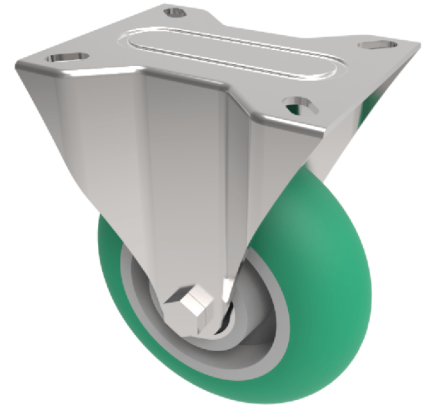

Soft Ergonomic Polyurethane Plate Fixed Castor 200mm 775kg Load

Product code: BZPF200SRPTABJ

Pressed steel fixed castor with a flat plate fixing fitted with a green ergonomic shore A polyurethane tyre on aluminium centred wheel with ball bearing. Wheel diameter 200mm, tread width 50mm, overall height 239mm, plate size 135mm x 110mm, hole centres 105mm x 80mm. Load capacity 775kg.

Diameter (mm)	200
Castor Type	Fixed
Fixing Option	Plate
Height (mm)	239
Wheel Material	Polyurethane on Aluminium
Colour / Shore Hardness	Green Ergonomic Polyurethane on Aluminium Rim / 85 Shore A
Temperature Resistance	-20 °C TO +80 °C
Bearing Type	Ball
Load Capacity (kg)	775
Tread (mm)	50
Plate Size (mm)	135 x 110
Hole Centres (mm)	105 x 80
Top Plate Thickness (mm)	6
Fork Thickness (mm)	4
To Suit Fixing Bolt (mm)	12