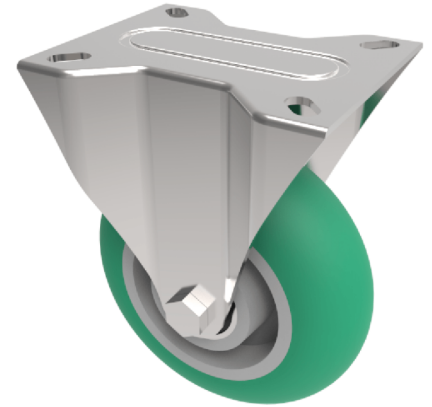

Soft Ergonomic Polyurethane Plate Fixed Castor 200mm 775kg Load

Product code: BZPF200SRPTABJ

Pressed steel fixed castor with a flat plate fixing fitted with a green ergonomic shore A polyurethane tyre on aluminium centred wheel with ball bearing. Wheel diameter 200mm, tread width 50mm, overall height 239mm, plate size 135mm x 110mm, hole centres 105mm x 80mm. Load capacity 775kg.

Diameter (mm)	200
Castor Type	Fixed
Fixing Option	Plate
Height (mm)	239
Wheel Material	Polyurethane on Aluminium
Colour / Shore Hardness	Green Ergonomic Polyurethane on Aluminium Rim / 85 Shore A
Temperature Resistance	-20 °C TO +80 °C
Bearing Type	Ball
Load Capacity (kg)	775
Tread (mm)	50
Plate Size (mm)	135 x 110
Hole Centres (mm)	105 x 80
Top Plate Thickness (mm)	6
Fork Thickness (mm)	4
To Suit Fixing Bolt (mm)	12