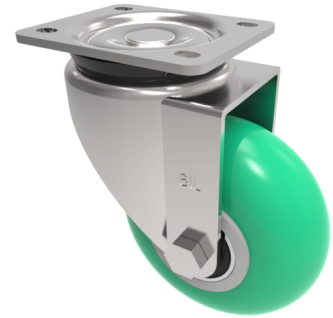

Soft Ergonomic Polyurethane Plate Swivel Castor 100mm 350kg Load

Product code: BZXP100SRPTABJ

Pressed steel swivel castor with a top plate fixing fitted with a green 85 shore A ergonomic polyurethane round profile wheel with aluminium centre with ball bearings. Wheel diameter 100mm, tread width 50mm, overall height 140mm, plate size 105 mm x 86mm, hole centres 80/77mm x 60mm Load capacity 350kg.

Diameter (mm)	100
Castor Type	Swivel
Fixing Option	Plate
Height (mm)	140
Wheel Material	Polyurethane on Aluminium
Colour / Shore Hardness	Green Ergonomic Polyurethane on Aluminium Rim / 85 Shore A
Temperature Resistance	-20 °C TO +80 °C
Bearing Type	Ball
Load Capacity (kg)	350
Tread (mm)	50
Swivel Radius (mm)	95
Plate Size (mm)	105 x 86
Hole Centres (mm)	80 / 77 X 60
Top Plate Thickness (mm)	6
Fork Thickness (mm)	5
To Suit Fixing Bolt (mm)	8