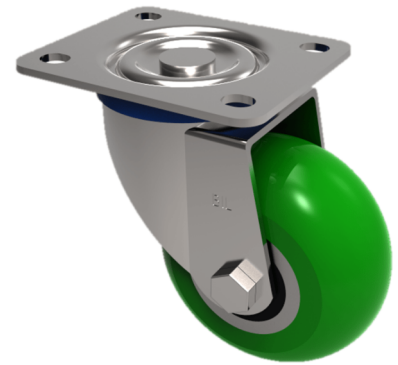

Soft Ergonomic Polyurethane Plate Swivel Castor 100mm 350kg Load

Product code: BZH100SRPTABJ

Pressed steel swivel castor with a flat top plate fixing fitted with a green 85 shore A ergonomic polyurethane tyred aluminium centered wheel with ball bearing. Wheel diameter 100mm, tread width 50mm, overall height 128mm, plate size 105mm x 86mm, hole centres 80mm x 60mm. Load capacity 350kg.

Diameter (mm)	100
Castor Type	Swivel
Fixing Option	Plate
Height (mm)	128
Wheel Material	Polyurethane on Aluminium
Colour / Shore Hardness	Green Ergonomic Polyurethane on Aluminium Rim / 85 Shore A
Temperature Resistance	-20 °C TO +80 °C
Bearing Type	Ball
Load Capacity (kg)	350
Tread (mm)	50
Swivel Radius (mm)	90
Plate Size (mm)	105 x 86
Hole Centres (mm)	80 X 60
Top Plate Thickness (mm)	4
Fork Thickness (mm)	4
To Suit Fixing Bolt (mm)	8