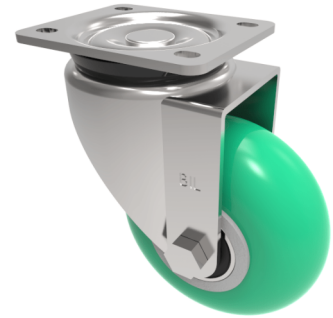

## Soft Ergonomic Polyurethane Plate Swivel Castor 125mm 450kg Load

**Product code: BZH125SRPTABJ**

Pressed steel swivel castor with a top plate fixing fitted with a 85 shore A green ergonomic polyurethane tyre on a aluminium centred wheel with a ball bearing. Wheel diameter 125mm, tread width 50mm, overall height 156mm, top plate 105mm x 86mm, hole centres 80mm x 60mm. Load capacity 450kg.

Diameter (mm)	125
Castor Type	Swivel
Fixing Option	Plate
Height (mm)	155
Wheel Material	Polyurethane on Aluminium
Colour / Shore Hardness	Green Ergonomic Polyurethane on Aluminium Rim / 85 Shore A
Temperature Resistance	-20 °C TO +80 °C
Bearing Type	Ball
Load Capacity (kg)	450
Tread (mm)	50
Swivel Radius (mm)	104
Plate Size (mm)	105 x 86
Hole Centres (mm)	80 X 60
Top Plate Thickness (mm)	4
Fork Thickness (mm)	4
To Suit Fixing Bolt (mm)	8