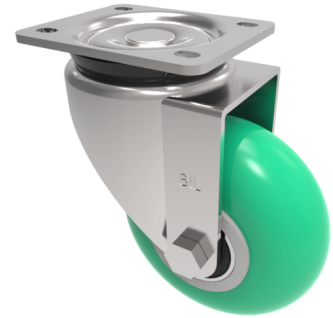

Soft Ergonomic Polyurethane Plate Swivel Castor 125mm 450kg Load

Product code: BZH125SRPTABJ

Pressed steel swivel castor with a top plate fixing fitted with a 85 shore A green ergonomic polyurethane tyre on a aluminium centred wheel with a ball bearing. Wheel diameter 125mm, tread width 50mm, overall height 156mm, top plate 105mm x 86mm, hole centres 80mm x 60mm. Load capacity 450kg.

Diameter (mm)	125
Castor Type	Swivel
Fixing Option	Plate
Height (mm)	155
Wheel Material	Polyurethane on Aluminium
Colour / Shore Hardness	Green Ergonomic Polyurethane on Aluminium Rim / 85 Shore A
Temperature Resistance	-20 °C TO +80 °C
Bearing Type	Ball
Load Capacity (kg)	450
Tread (mm)	50
Swivel Radius (mm)	104
Plate Size (mm)	105 x 86
Hole Centres (mm)	80 X 60
Top Plate Thickness (mm)	4
Fork Thickness (mm)	4
To Suit Fixing Bolt (mm)	8