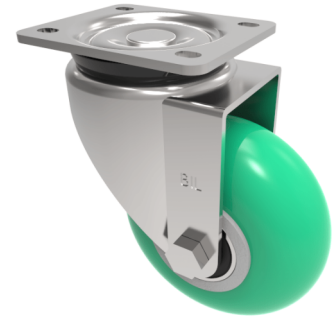

Soft Ergonomic Polyurethane Plate Swivel Castor 125mm 450kg Load

Product code: BZXP125SRPTABJ

Pressed steel swivel castor with a top plate fixing fitted with a green 85 shore A ergonomic polyurethane round profile wheel with aluminium centre with ball bearings. Wheel diameter 125mm, tread width 50mm, overall height 165mm, plate size 105 mm x 86mm, hole centres 80/77mm x 60mm Load capacity 450kg.

Diameter (mm)	125
Castor Type	Swivel
Fixing Option	Plate
Height (mm)	165
Wheel Material	Polyurethane on Aluminium
Colour / Shore Hardness	Green Ergonomic Polyurethane on Aluminium Rim / 85 Shore A
Temperature Resistance	-20 °C TO +80 °C
Bearing Type	Ball
Load Capacity (kg)	450
Tread (mm)	50
Swivel Radius (mm)	108
Plate Size (mm)	105 x 86
Hole Centres (mm)	80 / 77 X 60
Top Plate Thickness (mm)	6
Fork Thickness (mm)	5
To Suit Fixing Bolt (mm)	8