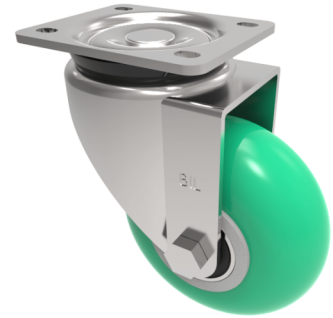

Soft Ergonomic Polyurethane Plate Swivel Castor 125mm 450kg Load

Product code: BZXP125SRPTABJ

Pressed steel swivel castor with a top plate fixing fitted with a green 85 shore A ergonomic polyurethane round profile wheel with aluminium centre with ball bearings. Wheel diameter 125mm, tread width 50mm, overall height 165mm, plate size 105 mm x 86mm, hole centres 80/77mm x 60mm Load capacity 450kg.

Diameter (mm)	125
Castor Type	Swivel
Fixing Option	Plate
Height (mm)	165
Wheel Material	Polyurethane on Aluminium
Colour / Shore Hardness	Green Ergonomic Polyurethane on Aluminium Rim / 85 Shore A
Temperature Resistance	-20 °C TO +80 °C
Bearing Type	Ball
Load Capacity (kg)	450
Tread (mm)	50
Swivel Radius (mm)	108
Plate Size (mm)	105 x 86
Hole Centres (mm)	80 / 77 X 60
Top Plate Thickness (mm)	6
Fork Thickness (mm)	5
To Suit Fixing Bolt (mm)	8