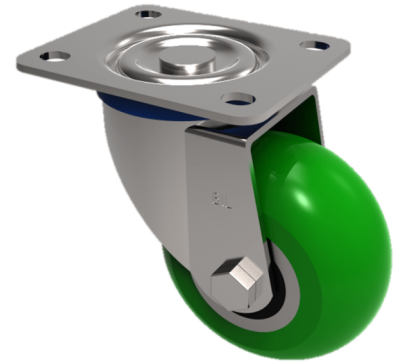

Soft Ergonomic Polyurethane Plate Swivel Castor 150mm 500kg Load

Product code: BZPH150SRPTABJ

Presses steel swivel castor with a top plate fixing fitted with a round profile green ergonomic polyurethane on aluminium centred wheel with ball bearings, Wheel diameter 150mm, tread width 50mm, overall height 188mm, top plate 135mm x 110mm, hole centres 105mm x 80/75mm. Load capacity 500kg.

Diameter (mm)	150
Castor Type	Swivel
Fixing Option	Plate
Height (mm)	188
Wheel Material	Polyurethane on Aluminium
Colour / Shore Hardness	Green Ergonomic Polyurethane on Aluminium Rim / 85 Shore A
Temperature Resistance	-20 °C TO +80 °C
Bearing Type	Ball
Load Capacity (kg)	500
Tread (mm)	50
Swivel Radius (mm)	128
Plate Size (mm)	135 x 110
Hole Centres (mm)	105 x 80/75
Top Plate Thickness (mm)	4
Fork Thickness (mm)	4
To Suit Fixing Bolt (mm)	10