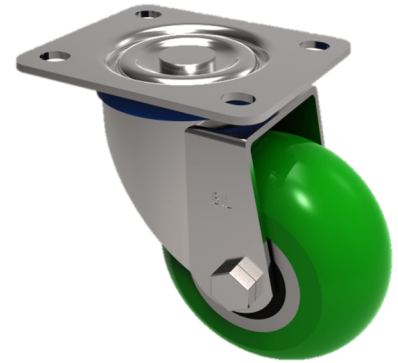

## Soft Ergonomic Polyurethane Plate Swivel Castor 150mm 500kg Load

**Product code: BZPH150SRPTABJ**

Presses steel swivel castor with a top plate fixing fitted with a round profile green ergonomic polyurethane on aluminium centred wheel with ball bearings, Wheel diameter 150mm, tread width 50mm, overall height 188mm, top plate 135mm x 110mm, hole centres 105mm x 80/75mm. Load capacity 500kg.

Diameter (mm)	150
Castor Type	Swivel
Fixing Option	Plate
Height (mm)	188
Wheel Material	Polyurethane on Aluminium
Colour / Shore Hardness	Green Ergonomic Polyurethane on Aluminium Rim / 85 Shore A
Temperature Resistance	-20 °C TO +80 °C
Bearing Type	Ball
Load Capacity (kg)	500
Tread (mm)	50
Swivel Radius (mm)	128
Plate Size (mm)	135 x 110
Hole Centres (mm)	105 x 80/75
Top Plate Thickness (mm)	4
Fork Thickness (mm)	4
To Suit Fixing Bolt (mm)	10