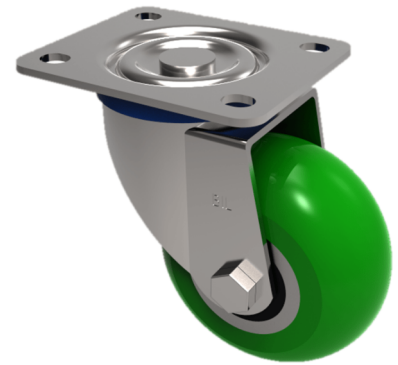

## Soft Ergonomic Polyurethane Plate Swivel Castor 200mm 350kg Load

**Product code: BZMM200SRPTABJ**

Pressed steel swivel castor with a top plate fixing fitted with a round Green ergonomic polyurethane tyred aluminium centred wheel with ball bearings. Wheel diameter 200, tread width 50mm, overall height 235mm, plate size 135mm x 110mm, hole centres 105mm x 80mm/75mm. Load capacity 350kg.

Diameter (mm)	200
Castor Type	Swivel
Fixing Option	Plate
Height (mm)	235
Wheel Material	Polyurethane on Aluminium
Colour / Shore Hardness	Green Ergonomic Polyurethane on Aluminium Rim / 85 Shore A
Temperature Resistance	-20 °C TO +80 °C
Bearing Type	Ball
Load Capacity (kg)	350
Tread (mm)	50
Swivel Radius (mm)	167
Plate Size (mm)	135 x 110
Hole Centres (mm)	105 x 80
Top Plate Thickness (mm)	3
Fork Thickness (mm)	3
To Suit Fixing Bolt (mm)	10