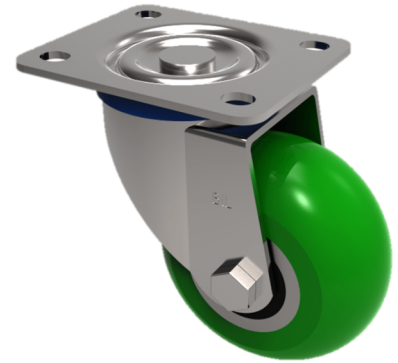

## Soft Ergonomic Polyurethane Plate Swivel Castor 200mm 700kg Load

**Product code: BZSPH200SRPTABJ**

Pressed steel swivel castor with a top plate fixing fitted with a round green ergonomic 85 shore A polyurethane tyre aluminium centred wheel with ball bearings. Wheel diameter 200, tread width 50mm, overall height 238mm, plate size 135mm x 110mm, hole centres 105mm x 80mm/75mm. Load capacity 700kg.

Diameter (mm)	200
Castor Type	Swivel
Fixing Option	Plate
Height (mm)	238
Wheel Material	Polyurethane on Aluminium
Colour / Shore Hardness	Green Ergonomic Polyurethane on Aluminium Rim / 85 Shore A
Temperature Resistance	-20 °C TO +80 °C
Bearing Type	Ball
Load Capacity (kg)	700
Tread (mm)	50
Swivel Radius (mm)	153
Plate Size (mm)	135 x 110
Hole Centres (mm)	105 x 75/80
Top Plate Thickness (mm)	5
Fork Thickness (mm)	5
To Suit Fixing Bolt (mm)	10