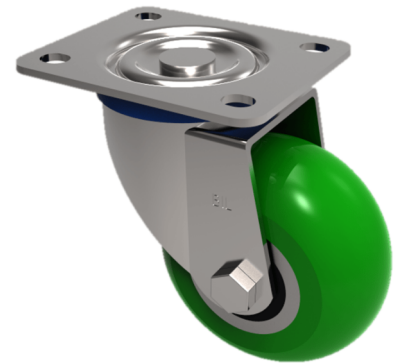

Soft Ergonomic Polyurethane Plate Swivel Castor 200mm 700kg Load

Product code: BZSPH200SRPTABJ

Pressed steel swivel castor with a top plate fixing fitted with a round green ergonomic 85 shore A polyurethane tyre aluminium centred wheel with ball bearings. Wheel diameter 200, tread width 50mm, overall height 238mm, plate size 135mm x 110mm, hole centres 105mm x 80mm/75mm. Load capacity 700kg.

Diameter (mm)	200
Castor Type	Swivel
Fixing Option	Plate
Height (mm)	238
Wheel Material	Polyurethane on Aluminium
Colour / Shore Hardness	Green Ergonomic Polyurethane on Aluminium Rim / 85 Shore A
Temperature Resistance	-20 °C TO +80 °C
Bearing Type	Ball
Load Capacity (kg)	700
Tread (mm)	50
Swivel Radius (mm)	153
Plate Size (mm)	135 x 110
Hole Centres (mm)	105 x 75/80
Top Plate Thickness (mm)	5
Fork Thickness (mm)	5
To Suit Fixing Bolt (mm)	10