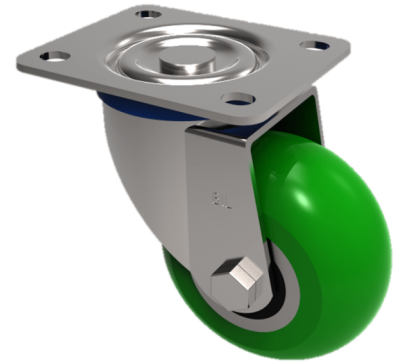

## Soft Ergonomic Polyurethane Plate Swivel Castor 200mm 775kg Load

**Product code: BZP200SRPTABJ**

Pressed steel swivel castor with a flat plate fixing fitted with a green ergonomic shore A polyurethane tyre on aluminium centred wheel with ball bearing. Wheel diameter 200mm, tread width 50mm, overall height 239mm, plate size 135mm x 110mm, hole centres 105mm x 80mm. Load capacity 775kg.

Diameter (mm)	200
Castor Type	Swivel
Fixing Option	Plate
Height (mm)	239
Wheel Material	Polyurethane on Aluminium
Colour / Shore Hardness	Green Ergonomic Polyurethane on Aluminium Rim / 85 Shore A
Temperature Resistance	-20 °C TO +80 °C
Bearing Type	Ball
Load Capacity (kg)	775
Tread (mm)	50
Swivel Radius (mm)	155
Plate Size (mm)	135 x 110
Hole Centres (mm)	105 x 80
Top Plate Thickness (mm)	6
Fork Thickness (mm)	4
To Suit Fixing Bolt (mm)	12