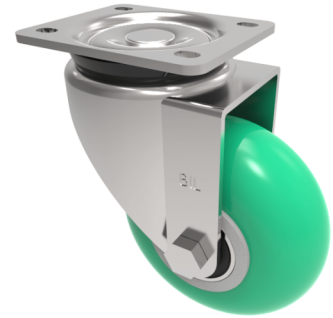

## Soft Ergonomic Polyurethane Plate Swivel Castor 200mm 775kg Load

**Product code: BZXP200SRPTABJ**

Pressed steel swivel castor with a top plate fixing fitted with a 85 shore A green polyurethane tyre on aluminium centred wheel with ball bearings. Wheel diameter 200mm, tread width 50mm, overall height 245mm, top plate 135mm x 110mm, hole centres 105mm x 80mm/75mm. Load capacity 775kg at 4kph.

Diameter (mm)	200
Castor Type	Swivel
Fixing Option	Plate
Height (mm)	205
Wheel Material	Polyurethane on Aluminium
Colour / Shore Hardness	Green Ergonomic Polyurethane on Aluminium Rim / 85 Shore A
Temperature Resistance	-20 °C TO +80 °C
Bearing Type	Ball
Load Capacity (kg)	775
Tread (mm)	50
Swivel Radius (mm)	165
Plate Size (mm)	135 x 110
Hole Centres (mm)	105 x 75/80
Top Plate Thickness (mm)	6
Fork Thickness (mm)	5
To Suit Fixing Bolt (mm)	10