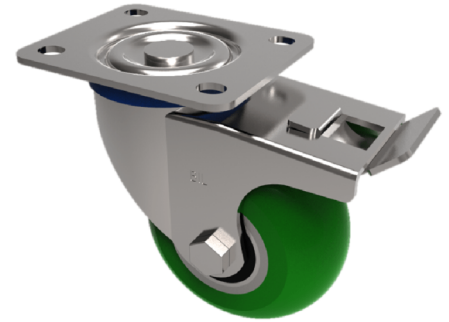

## Soft Ergonomic Polyurethane Plate Swivel Castor Brake 200mm 775kg Load

**Product code: BZP200SRPTABJSWB**

Pressed steel swivel castor with a flat plate fixing fitted with a green ergonomic shore A polyurethane tyre on aluminium centred wheel with ball bearing with total lock brake. Wheel diameter 200mm, tread width 50mm, overall height 239mm, plate size 135mm x 110mm, hole centres 105mm x 80mm. Load capacity 775kg.

Diameter (mm)	200
Castor Type	Swivel with Total Lock Brake
Fixing Option	Plate
Height (mm)	239
Wheel Material	Polyurethane on Aluminium
Colour / Shore Hardness	Green Ergonomic Polyurethane on Aluminium Rim / 85 Shore A
Temperature Resistance	-20 °C TO +80 °C
Bearing Type	Ball
Load Capacity (kg)	775
Tread (mm)	50
Swivel Radius (mm)	155
Plate Size (mm)	135 x 110
Hole Centres (mm)	105 x 80
Top Plate Thickness (mm)	6
Fork Thickness (mm)	4
To Suit Fixing Bolt (mm)	12