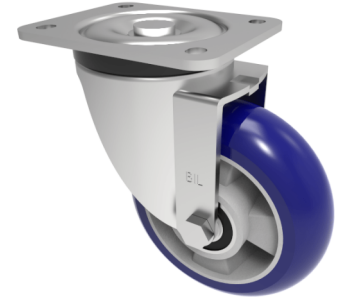

Soft Ergonomic Speed Polyurethane Plate Swivel Castor 150mm 500kg Load

Product code: BZXP150RSPABJ

Pressed steel swivel castor with a top plate fixing fitted with a 75 shore A Blue Ergonomic polyurethane tyre on aluminium centred wheel with ball bearings. Wheel diameter 150mm, tread width 50mm, overall height 200mm, top plate 135mm x 110mm, hole centres 105mm x 80/75mm. Load capacity 500kg at 4kph and 200kg at 16kph ****FOR INTERNAL TOWING ONLY****

Diameter (mm)	150
Height (mm)	200
Fixing Option	Plate
Castor Type	Swivel
Swivel Radius (mm)	128
Bearing Type	Ball
Plate Size (mm)	135 x 110
Hole Centres (mm)	105 x 75/80
Wheel Material	Polyurethane on Aluminium
Colour / Shore Hardness	Blue Ergonomic Polyurethane on Aluminium Rim / 75 Shore A
Tread (mm)	50
Load Capacity (kg)	500
Top Plate Thickness (mm)	6
Fork Thickness (mm)	5
To Suit Fixing Bolt (mm)	10
Temperature Resistance	-20 °C TO +70 °C