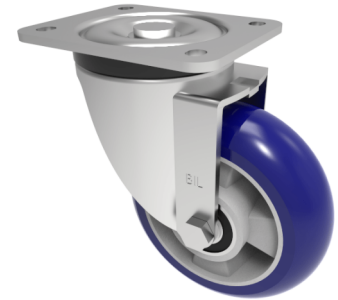

Soft Ergonomic Speed Polyurethane Plate Swivel Castor 150mm 500kg Load

Product code: BZXP150RSPABJLP

Pressed steel swivel castor with a top plate fixing fitted with a 75 shore A Blue Ergonomic polyurethane tyre on aluminium centred wheel with ball bearings. Wheel diameter 150mm, tread width 50mm, overall height 200mm, top plate 175mm x 140mm, hole centres 140mm x 105mm. Load capacity 500kg at 4kph and 200kg at 16kph ****FOR INTERNAL TOWING ONLY****

Diameter (mm)	150
Height (mm)	200
Fixing Option	Plate
Castor Type	Swivel
Swivel Radius (mm)	128
Bearing Type	Ball
Plate Size (mm)	162 X 140
Hole Centres (mm)	140 X 105
Wheel Material	Polyurethane on Aluminium
Colour / Shore Hardness	Blue Ergonomic Polyurethane on Aluminium Rim / 75 Shore A
Tread (mm)	50
Load Capacity (kg)	500
Top Plate Thickness (mm)	6
Fork Thickness (mm)	5
To Suit Fixing Bolt (mm)	10
Temperature Resistance	-20 °C TO +70 °C