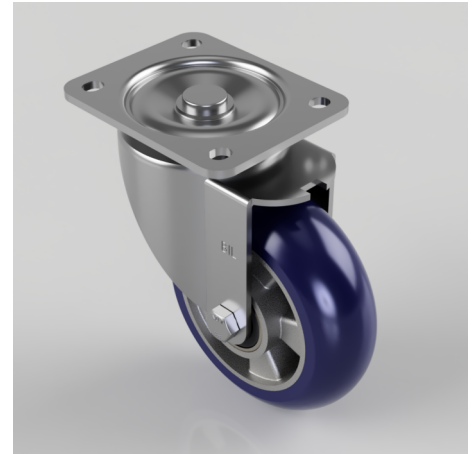

Soft Ergonomic Speed Polyurethane Plate Swivel Castor 150mm 500kg Load

Product code: BZSPH150RSPABJ

Pressed steel swivel castor with a top plate fixing fitted with a ergonomic blue 75 shore A polyurethane tyre on aluminium centred wheel with ball bearings. Wheel diameter 150mm, tread width 50mm, overall height 190mm, top plate 135mm x 110mm, hole centres 105mm x 80mm/75mm. Load capacity 500kg at 4kph and 190kg at 16kph ****FOR INTERNAL TOWING ONLY****

Diameter (mm)	150
Castor Type	Swivel
Fixing Option	Plate
Height (mm)	190
Wheel Material	Polyurethane on Aluminium
Colour / Shore Hardness	Blue Ergonomic Polyurethane on Aluminium Rim / 75 Shore A
Temperature Resistance	-20 °C TO +70 °C
Bearing Type	Ball
Load Capacity (kg)	500
Tread (mm)	50
Swivel Radius (mm)	128
Plate Size (mm)	135 x 110
Hole Centres (mm)	105 x 80/75
Top Plate Thickness (mm)	5
Fork Thickness (mm)	4
To Suit Fixing Bolt (mm)	10