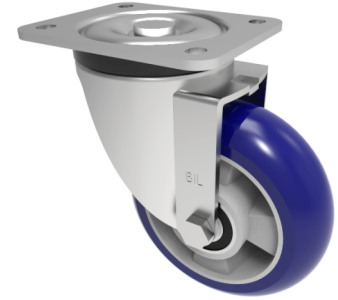

Soft Ergonomic Speed Polyurethane Plate Swivel Castor 200mm 700kg Load

Product code: BZXP200RSPABJ

Pressed steel swivel castor with a top plate fixing fitted with a 75 shore A Blue Ergonomic polyurethane tyre on aluminium centred wheel with ball bearings. Wheel diameter 200mm, tread width 50mm, overall height 245mm, top plate 135mm x 110mm, hole centres 105mm x 80mm/75mm. Load capacity 700kg at 4kph and 280kg at 16kph ****FOR INTERNAL TOWING ONLY****

Diameter (mm)	200
Height (mm)	205
Fixing Option	Plate
Castor Type	Swivel
Swivel Radius (mm)	165
Bearing Type	Ball
Plate Size (mm)	135 x 110
Hole Centres (mm)	105 x 75/80
Wheel Material	Polyurethane on Aluminium
Colour / Shore Hardness	Blue Ergonomic Polyurethane on Aluminium Rim / 75 Shore A
Tread (mm)	50
Load Capacity (kg)	700
Top Plate Thickness (mm)	6
Fork Thickness (mm)	5
To Suit Fixing Bolt (mm)	10
Temperature Resistance	-20 °C TO +70 °C