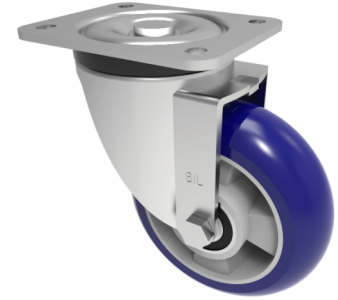

Soft Ergonomic Speed Polyurethane Plate Swivel Castor 200mm 700kg Load

Product code: BZXP200RSPABJLP

Pressed steel swivel castor with a top plate fixing fitted with a 75 shore A Blue Ergonomic polyurethane tyre on aluminium centred wheel with ball bearings. Wheel diameter 200mm, tread width 50mm, overall height 245mm, top plate 175mm x 140mm, hole centres 140mm x 105mm. Load capacity 700kg at 4kph and 280kg at 16kph ****FOR INTERNAL TOWING ONLY****

Diameter (mm)	200
Height (mm)	205
Fixing Option	Plate
Castor Type	Swivel
Swivel Radius (mm)	165
Bearing Type	Ball
Plate Size (mm)	162 X 140
Hole Centres (mm)	140 X 105
Wheel Material	Polyurethane on Aluminium
Colour / Shore Hardness	Blue Ergonomic Polyurethane on Aluminium Rim / 75 Shore A
Tread (mm)	50
Load Capacity (kg)	700
Top Plate Thickness (mm)	6
Fork Thickness (mm)	5
To Suit Fixing Bolt (mm)	10
Temperature Resistance	-20 °C TO +70 °C