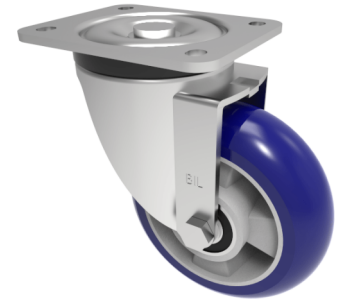

## Soft Ergonomic Speed Polyurethane Plate Swivel Castor 200mm 700kg Load

**Product code: BZSPH200RSPABJ**

Pressed steel swivel castor with a top plate fixing fitted with an ergonomic blue 75 shore A polyurethane tyre on aluminium centred wheel with ball bearings. Wheel diameter 200mm, tread width 50mm, overall height 238mm, top plate 135mm x 110mm, hole centres 105mm x 80mm/75mm. Load capacity 700kg at 4kph and 280kg at 16kph **\*\*FOR INTERNAL TOWING ONLY\*\***

Diameter (mm)	200
Castor Type	Swivel
Fixing Option	Plate
Height (mm)	238
Wheel Material	Polyurethane on Aluminium
Colour / Shore Hardness	Blue Ergonomic Polyurethane on Aluminium Rim / 75 Shore A
Temperature Resistance	-20 °C TO +70 °C
Bearing Type	Ball
Load Capacity (kg)	700
Tread (mm)	50
Swivel Radius (mm)	153
Plate Size (mm)	135 x 110
Hole Centres (mm)	105 x 75/80
Top Plate Thickness (mm)	5
Fork Thickness (mm)	5
To Suit Fixing Bolt (mm)	10