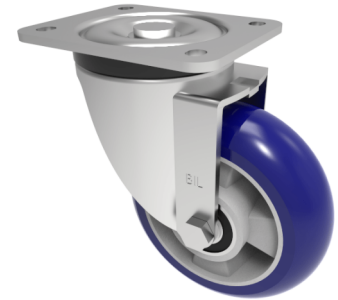

Soft Ergonomic Speed Polyurethane Plate Swivel Castor 200mm 700kg Load

Product code: BZSPH200RSPABJ

Pressed steel swivel castor with a top plate fixing fitted with a ergonomic blue 75 shore A polyurethane tyre on aluminium centred wheel with ball bearings. Wheel diameter 200mm, tread width 50mm, overall height 238mm, top plate 135mm x 110mm, hole centres 105mm x 80mm/75mm. Load capacity 700kg at 4kph and 280kg at 16kph ****FOR INTERNAL TOWING ONLY****

Diameter (mm)	200
Castor Type	Swivel
Fixing Option	Plate
Height (mm)	238
Wheel Material	Polyurethane on Aluminium
Colour / Shore Hardness	Blue Ergonomic Polyurethane on Aluminium Rim / 75 Shore A
Temperature Resistance	-20 °C TO +70 °C
Bearing Type	Ball
Load Capacity (kg)	700
Tread (mm)	50
Swivel Radius (mm)	153
Plate Size (mm)	135 x 110
Hole Centres (mm)	105 x 75/80
Top Plate Thickness (mm)	5
Fork Thickness (mm)	5
To Suit Fixing Bolt (mm)	10