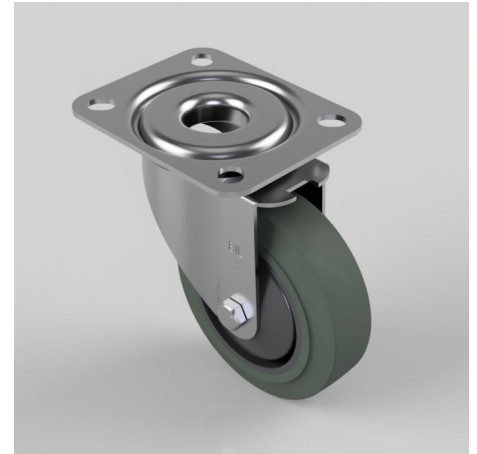

Soft Grey Rubber Plate Swivel Castor 100mm 100kg Load

Product code: BZMM100STPRBJ

Pressed steel swivel castor with top plate fixing fitted with a 65 shore A grey thermoplastic rubber tyre on grey polypropylene centre wheel with single ball bearing with retaining caps. Wheel diameter 100mm, tread width 32mm, overall height 128mm, top plate 105mm x 85mm, hole centres 80mm x 60mm. Load capacity 100kg. REACH compliant also PAH-Free rubber to confirm to EU-directive 2005/69/EC

Diameter (mm)	100
Castor Type	Swivel
Fixing Option	Plate
Height (mm)	128
Wheel Material	Rubber on Polypropylene
Colour / Shore Hardness	Grey Elastic Rubber on Polypropylene Rim / 65 Shore A
Temperature Resistance	-20 °C TO +60 °C
Bearing Type	Ball
Load Capacity (kg)	100
Tread (mm)	32
Swivel Radius (mm)	84
Plate Size (mm)	105 X 85
Hole Centres (mm)	80 X 60
Top Plate Thickness (mm)	2.5
Fork Thickness (mm)	2
To Suit Fixing Bolt (mm)	8