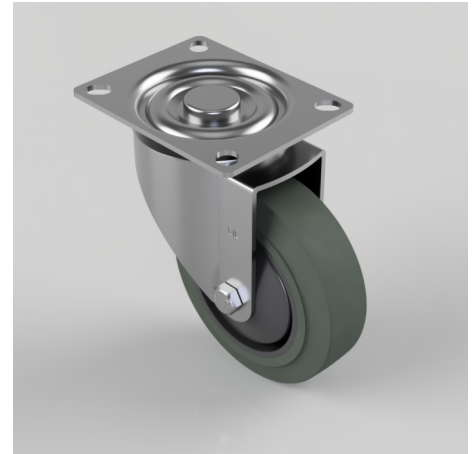

## Soft Grey Rubber Plate Swivel Castor 100mm 100kg Load

**Product code: BZGMM100STPRBJ**

Pressed steel swivel castor with top plate fixing fitted with a 65 shore A grey thermoplastic rubber tyre on grey polypropylene centre wheel with single ball bearing with retaining caps. Wheel diameter 100mm, tread width 32mm, overall height 128mm, top plate 98mm x 78mm, hole centres 82mm x 62mm or 78mm x 58mm. Load capacity 100kg. REACH compliant also PAH-Free rubber to confirm to EU-directive 2005/69/EC

Diameter (mm)	100
Castor Type	Swivel
Fixing Option	Plate
Height (mm)	128
Wheel Material	Rubber on Polypropylene
Colour / Shore Hardness	Grey Elastic Rubber on Polypropylene Rim / 65 Shore A
Temperature Resistance	-20 °C TO +60 °C
Bearing Type	Ball
Load Capacity (kg)	100
Tread (mm)	32
Swivel Radius (mm)	84
Plate Size (mm)	98 X 78
Hole Centres (mm)	82/78 X 62/58
Top Plate Thickness (mm)	2.5
Fork Thickness (mm)	2.5
To Suit Fixing Bolt (mm)	8