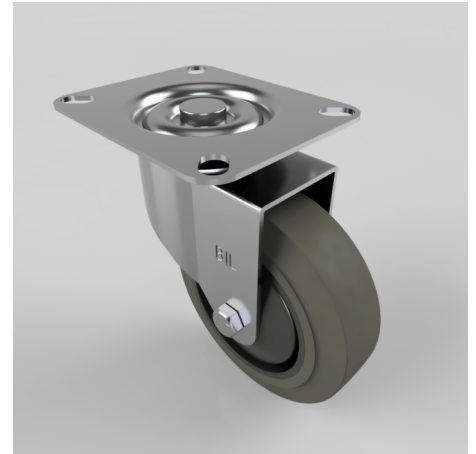

## Soft Grey Rubber Plate Swivel Castor 100mm 100kg Load

**Product code: BZBC100STPRBJ**

Pressed steel swivel castor with top plate fixing fitted with a grey thermoplastic rubber tyre on black polypropylene centred wheel with a ball bearing and thread guards. Wheel diameter 100mm, tread width 32mm, overall height 126mm, plate size 102mm x 84mm, hole centres 80mm x 60mm. Load capacity 100kg. REACH compliant also PAH-Free rubber to confirm to EU-directive 2005/69/EC

Diameter (mm)	100
Fixing Option	Plate
Castor Type	Swivel
Plate Size (mm)	102 x 84
Hole Centres (mm)	60 x 60
Height (mm)	126
Bearing Type	Ball
Swivel Radius (mm)	88
Wheel Material	Rubber on Polypropylene
Colour / Shore Hardness	Grey Elastic Rubber on Polypropylene Rim / 65 Shore A
Top Plate Thickness (mm)	2
Fork Thickness (mm)	2
Temperature Resistance	-20 °C TO +60 °C
To Suit Fixing Bolt (mm)	8
Tread (mm)	32
Load Capacity (kg)	100