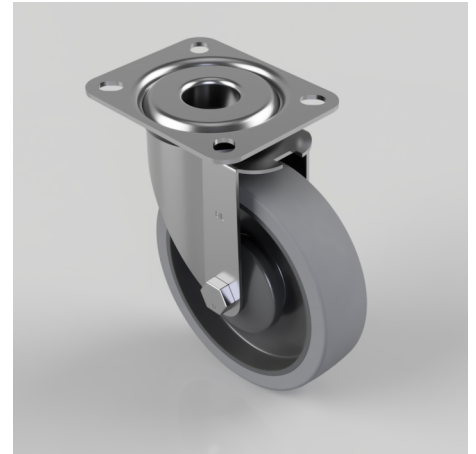

Soft Grey Rubber Plate Swivel Castor 125mm 120kg Load

Product code: BZMM125STPRBJ

Pressed steel swivel castor with top plate fixing fitted with a 65 shore A grey thermoplastic rubber tyre on grey polypropylene centre wheel with a ball bearing. Wheel diameter 125mm, tread width 32mm, overall height 156mm, top plate 105mm x 85mm, hole centres 80mm x 60mm. Load capacity 120kg. REACH compliant also PAH-Free rubber to confirm to EU-directive 2005/69/EC

Diameter (mm)	125
Castor Type	Swivel
Fixing Option	Plate
Height (mm)	155
Wheel Material	Rubber on Polypropylene
Colour / Shore Hardness	Grey Elastic Rubber on Polypropylene Rim / 65 Shore A
Temperature Resistance	-20 °C TO +60 °C
Bearing Type	Ball
Load Capacity (kg)	120
Tread (mm)	32
Swivel Radius (mm)	95
Plate Size (mm)	105 X 85
Hole Centres (mm)	80 X 60
Top Plate Thickness (mm)	2.5
Fork Thickness (mm)	2
To Suit Fixing Bolt (mm)	8