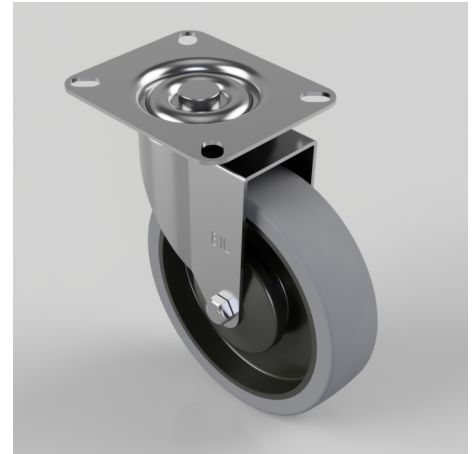

## Soft Grey Rubber Plate Swivel Castor 125mm 120kg Load

**Product code: BZBC125STPRBJ**

Pressed steel swivel castor with a top plate fixing fitted with a grey 65 shore A thermoplastic rubber tyre on a black polypropylene centred wheel with a ball bearing. Wheel diameter 125mm, tread width 32mm, overall height 154mm, plate size 102mm x 84mm, hole centres 80mm x 60mm. Load capacity 120kg. REACH compliant also PAH-Free rubber to confirm to EU-directive 2005/69/EC

Diameter (mm)	125
Fixing Option	Plate
Castor Type	Swivel
Plate Size (mm)	102 x 84
Hole Centres (mm)	80 X 60
Height (mm)	154
Bearing Type	Ball
Swivel Radius (mm)	100
Wheel Material	Rubber on Polypropylene
Colour / Shore Hardness	Grey Elastic Rubber on Polypropylene Rim / 65 Shore A
Top Plate Thickness (mm)	2
Fork Thickness (mm)	2
Temperature Resistance	-20 °C TO +60 °C
To Suit Fixing Bolt (mm)	8
Tread (mm)	32
Load Capacity (kg)	120