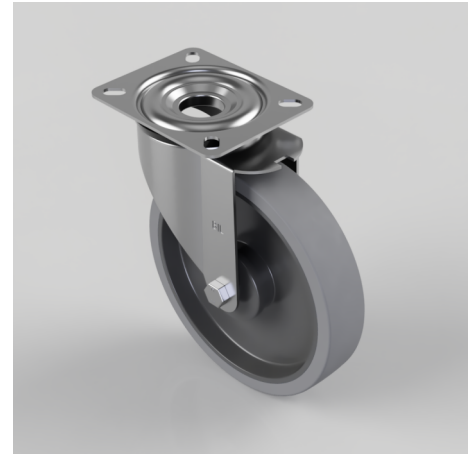

Soft Grey Rubber Plate Swivel Castor 200mm 220kg Load

Product code: BZMM200STPRBJ

Pressed steel swivel castor with top plate fixing fitted with a 65 shore A grey thermoplastic rubber tyre on grey polypropylene centre wheel with single ball bearing with retaining caps. Wheel diameter 200mm, tread width 40mm, overall height 235mm, top plate 135mm x 110mm, hole centres 105mm x 80mm. Load capacity 220kg. REACH compliant also PAH-Free rubber to confirm to EU-directive 2005/69/EC

Diameter (mm)	200
Castor Type	Swivel
Fixing Option	Plate
Height (mm)	235
Wheel Material	Rubber on Polypropylene
Colour / Shore Hardness	Grey Elastic Rubber on Polypropylene Rim / 65 Shore A
Temperature Resistance	-20 °C TO +60 °C
Bearing Type	Ball
Load Capacity (kg)	220
Tread (mm)	40
Swivel Radius (mm)	153
Plate Size (mm)	135 x 110
Hole Centres (mm)	105 x 80
Top Plate Thickness (mm)	2.5
Fork Thickness (mm)	2.5
To Suit Fixing Bolt (mm)	10