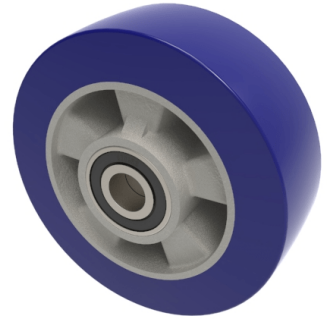

Soft Polyurethane 75 Shore A 150mm Ball Bearing Wheel 500kg Load

Product code: BZH150WSPABJM20

150mm diameter Blue 75 Shore A polyurethane tyre on an aluminium centred wheel with ball bearings. Tread width 50mm, bore 20mm, hub 60mm. Load capacity 500kg at 4kph and 200kg at 16kph.

Bearing Type	Ball
Bore Size (mm)	20
Diameter (mm)	150
Hub Width (mm)	60
Load Capacity (kg)	500
Tread (mm)	50
Wheel Material	Polyurethane on Aluminium
Colour / Shore Hardness	Blue Polyurethane on Aluminium Rim / 75 Shore A
Temperature Resistance	-20 °C TO +70 °C