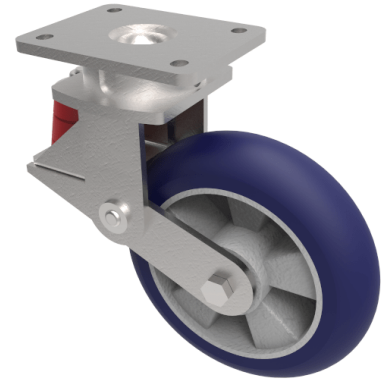

Soft Speed Ergonomic Polyurethane Plate Swivel Castor 150mm 200kg

Product code: BZKL150RSPABJSPR200

Fabricated swivel castor with top plate fixing fitted with a 150mm x 50mm blue speed polyurethane on an aluminium centred wheel with ball bearings overall height 203mm/183mm, plate size 138mm x 110mm, hole centres 105mm x 80mm. Load capacity 200kg black rubber spring.max speed 4kph(if you need higher speed ask for speed rubber/Polyurethane wheels up to 16kph)

Diameter (mm)	150
Fixing Option	Plate
Castor Type	Swivel
Bearing Type	Ball
Plate Size (mm)	138 x 110
Hole Centres (mm)	105 x 80
To Suit Fixing Bolt (mm)	10
Wheel Material	Polyurethane on Aluminium
Colour / Shore Hardness	Blue Ergonomic Polyurethane on Aluminium Rim / 75 Shore A
Temperature Resistance	-20 °C TO +70 °C
Top Plate Thickness (mm)	7.5
Fork Thickness (mm)	6
Swivel Radius (mm)	137
Load Capacity (kg)	200
Height Un-Laden (mm)	203
Height Fully Laden (mm)	183