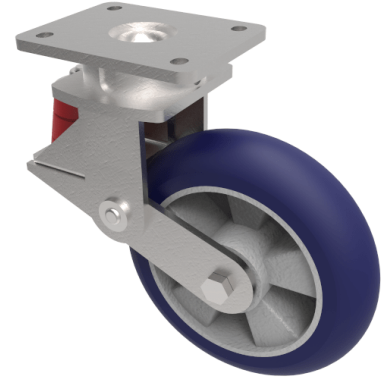

Soft Speed Ergonomic Polyurethane Plate Swivel Castor 200mm 200kg

Product code: BZKL200RSPABJSPR200

Fabricated swivel castor with top plate fixing fitted with a 200mm x 50mm 75 shore A soft ergonomic blue polyurethane tyred aluminium centred wheel with ball bearings overall height 237mm/257mm, plate size 138mm x 110mm, hole centres 105mm x 80mm. fitted with a 200kg at 16kph black rubber spring.

Diameter (mm)	200
Fixing Option	Plate
Castor Type	Swivel
Bearing Type	Ball
Plate Size (mm)	138 x 110
Hole Centres (mm)	105 x 80
To Suit Fixing Bolt (mm)	10
Wheel Material	Polyurethane on Aluminium
Colour / Shore Hardness	Blue Ergonomic Polyurethane on Aluminium Rim / 75 Shore A
Temperature Resistance	-20 °C TO +70 °C
Top Plate Thickness (mm)	7.5
Fork Thickness (mm)	6
Swivel Radius (mm)	182
Load Capacity (kg)	200
Height Un-Laden (mm)	257
Height Fully Laden (mm)	237