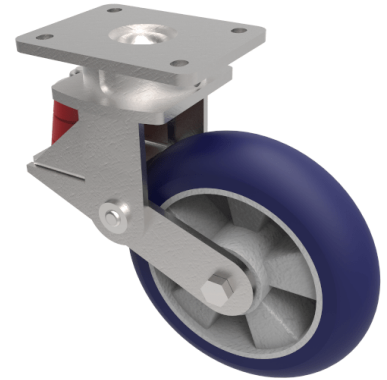

Soft Speed Ergonomic Polyurethane Plate Swivel Castor 200mm 600kg

Product code: BZKL200RSPABJSPR

Fabricated fixed castor with top plate fixing fitted with a 200mm x 50mm 75 shore A ergonomic blue polyurethane tyred aluminium centred wheel with ball bearings overall height 237mm/257mm, plate size 138mm x 110mm, hole centres 105mm x 80mm. fitted with a 600kg at 4kph and 280kg at 16kph red polyurethane spring.

Diameter (mm)	200
Fixing Option	Plate
Castor Type	Swivel
Bearing Type	Ball
Plate Size (mm)	138 x 110
Hole Centres (mm)	105 x 80
To Suit Fixing Bolt (mm)	10
Wheel Material	Polyurethane on Aluminium
Colour / Shore Hardness	Blue Ergonomic Polyurethane on Aluminium Rim / 75 Shore A
Temperature Resistance	-20 °C TO +70 °C
Top Plate Thickness (mm)	7.5
Fork Thickness (mm)	6
Swivel Radius (mm)	182
Load Capacity (kg)	600
Height Un-Laden (mm)	257
Height Fully Laden (mm)	237