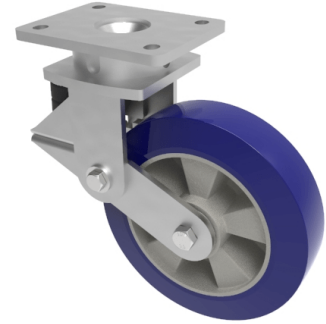

## Soft Speed Polyurethane Plate Swivel Castor 200mm 200kg

**Product code: BZKL200SPABJSPR200**

Fabricated swivel castor with top plate fixing fitted with a 200mm x 50mm blue 75 shore A polyurethane tyred aluminium centred wheel with ball bearings overall height 237mm/257mm, plate size 138mm x 110mm, hole centres 105mm x 80mm. fitted with a 200kg at 16kph black rubber spring.

Diameter (mm)	200
Fixing Option	Plate
Castor Type	Swivel
Bearing Type	Ball
Plate Size (mm)	138 x 110
Hole Centres (mm)	105 x 80
To Suit Fixing Bolt (mm)	10
Wheel Material	Polyurethane on Aluminium
Colour / Shore Hardness	Blue Polyurethane on Aluminium Rim / 75 Shore A
Temperature Resistance	-20 °C TO +70 °C
Top Plate Thickness (mm)	7.5
Fork Thickness (mm)	6
Swivel Radius (mm)	182
Load Capacity (kg)	200
Height Un-Laden (mm)	257
Height Fully Laden (mm)	237