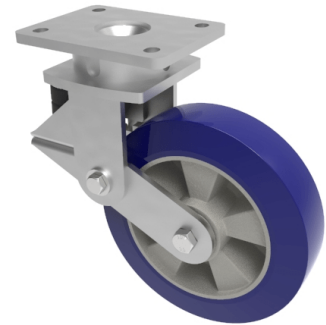

## Soft Speed Polyurethane Plate Swivel Castor 200mm 200kg

**Product code: BZKL200SPABJSPR200**

Fabricated swivel castor with top plate fixing fitted with a 200mm x 50mm blue 75 shore A polyurethane tyred aluminium centred wheel with ball bearings overall height 237mm/257mm, plate size 138mm x 110mm, hole centres 105mm x 80mm. fitted with a 200kg at 16kph black rubber spring.

Diameter (mm)	200
Fixing Option	Plate
Castor Type	Swivel
Bearing Type	Ball
Plate Size (mm)	138 x 110
Hole Centres (mm)	105 x 80
To Suit Fixing Bolt (mm)	10
Wheel Material	Polyurethane on Aluminium
Colour / Shore Hardness	Blue Polyurethane on Aluminium Rim / 75 Shore A
Temperature Resistance	-20 °C TO +70 °C
Top Plate Thickness (mm)	7.5
Fork Thickness (mm)	6
Swivel Radius (mm)	182
Load Capacity (kg)	200
Height Un-Laden (mm)	257
Height Fully Laden (mm)	237