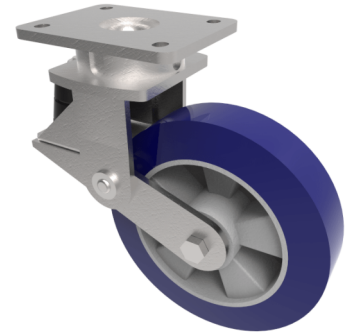

Soft Speed Polyurethane Plate Swivel Castor 200mm 600kg

Product code: BZKL200SPABJSPR

Fabricated swivel castor with top plate fixing fitted with a 200mm x 50mm blue 75 shore A polyurethane tyred aluminium centred wheel with ball bearings overall height 237mm/257mm, plate size 138mm x 110mm, hole centres 105mm x 80mm. fitted with a 600kg at 4kph and 280kg at 16kph red polyurethane spring.

Diameter (mm)	200
Fixing Option	Plate
Castor Type	Swivel
Bearing Type	Ball
Plate Size (mm)	138 x 110
Hole Centres (mm)	105 x 80
To Suit Fixing Bolt (mm)	10
Wheel Material	Polyurethane on Aluminium
Colour / Shore Hardness	Blue Polyurethane on Aluminium Rim / 75 Shore A
Temperature Resistance	-20 °C TO +70 °C
Top Plate Thickness (mm)	7.5
Fork Thickness (mm)	6
Swivel Radius (mm)	182
Load Capacity (kg)	600
Height Un-Laden (mm)	257
Height Fully Laden (mm)	237