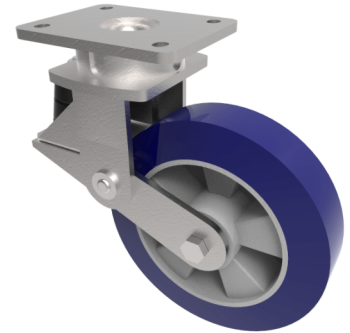

## Soft Speed Polyurethane Plate Swivel Castor 200mm 600kg

**Product code: BZKL200SPABJSPR**

Fabricated swivel castor with top plate fixing fitted with a 200mm x 50mm blue 75 shore A polyurethane tyred aluminium centred wheel with ball bearings overall height 237mm/257mm, plate size 138mm x 110mm, hole centres 105mm x 80mm. fitted with a 600kg at 4kph and 280kg at 16kph red polyurethane spring.

Diameter (mm)	200
Fixing Option	Plate
Castor Type	Swivel
Bearing Type	Ball
Plate Size (mm)	138 x 110
Hole Centres (mm)	105 x 80
To Suit Fixing Bolt (mm)	10
Wheel Material	Polyurethane on Aluminium
Colour / Shore Hardness	Blue Polyurethane on Aluminium Rim / 75 Shore A
Temperature Resistance	-20 °C TO +70 °C
Top Plate Thickness (mm)	7.5
Fork Thickness (mm)	6
Swivel Radius (mm)	182
Load Capacity (kg)	600
Height Un-Laden (mm)	257
Height Fully Laden (mm)	237