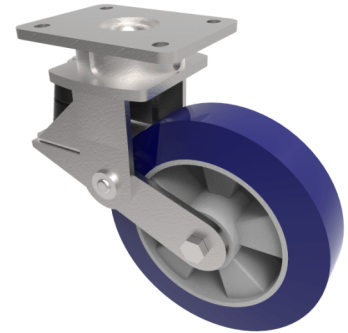

Soft Speed Polyurethane Plate Swivel Castor 200mm 600kg

Product code: BZKL200SPABJSPR

Fabricated swivel castor with top plate fixing fitted with a 200mm x 50mm blue 75 shore A polyurethane tyred aluminium centred wheel with ball bearings overall height 237mm/257mm, plate size 138mm x 110mm, hole centres 105mm x 80mm. fitted with a 600kg at 4kph and 280kg at 16kph red polyurethane spring.

Diameter (mm)	200
Fixing Option	Plate
Castor Type	Swivel
Bearing Type	Ball
Height (mm)	245
Plate Size (mm)	138 x 110
Hole Centres (mm)	105 x 80
To Suit Fixing Bolt (mm)	10
Wheel Material	Polyurethane on Aluminium
Colour / Shore Hardness	Blue Polyurethane on Aluminium Rim / 75 Shore A
Temperature Resistance	-20 °C TO +70 °C
Top Plate Thickness (mm)	7.5
Fork Thickness (mm)	6
Swivel Radius (mm)	182
Load Capacity (kg)	600
Tread (mm)	50