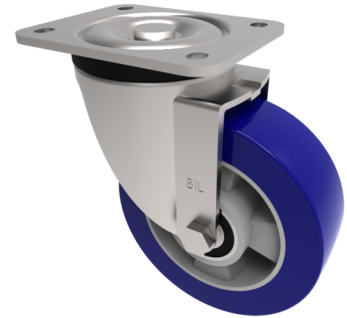

## Soft Speed Polyurethane Plate Swivel Castor 200mm 700kg Load

**Product code: BZXP200SPABJ**

Pressed steel swivel castor with a top plate fixing fitted with a blue 75 shore A polyurethane tyre on aluminium centred wheel with ball bearings. Wheel diameter 200mm, tread width 50mm, overall height 245mm, top plate 135mm x 110mm, hole centres 105mm x 80mm/75mm. Load capacity 700kg at 4kph and 280kg at 16kph **\*\*FOR INTERNAL TOWING ONLY\*\***

Diameter (mm)	200
Load Capacity (kg)	700
Bearing Type	Ball
Fixing Option	Plate
Castor Type	Swivel
To Suit Fixing Bolt (mm)	10
Swivel Radius (mm)	165
Height (mm)	245
Plate Size (mm)	135 x 110
Hole Centres (mm)	105 x 75/80
Wheel Material	Polyurethane on Aluminium
Colour / Shore Hardness	Blue Polyurethane on Aluminium Rim / 75 Shore A
Tread (mm)	50
Top Plate Thickness (mm)	6
Temperature Resistance	-20 °C TO +70 °C
Fork Thickness (mm)	5