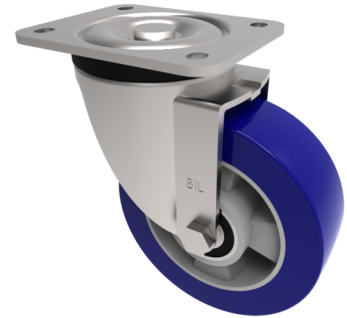

Soft Speed Polyurethane Plate Swivel Castor 200mm 700kg Load

Product code: BZXP200SPABJ

Pressed steel swivel castor with a top plate fixing fitted with a blue 75 shore A polyurethane tyre on aluminium centred wheel with ball bearings. Wheel diameter 200mm, tread width 50mm, overall height 245mm, top plate 135mm x 110mm, hole centres 105mm x 80mm/75mm. Load capacity 700kg at 4kph and 280kg at 16kph ****FOR INTERNAL TOWING ONLY****

Diameter (mm)	200
Load Capacity (kg)	700
Bearing Type	Ball
Fixing Option	Plate
Castor Type	Swivel
To Suit Fixing Bolt (mm)	10
Swivel Radius (mm)	165
Height (mm)	245
Plate Size (mm)	135 x 110
Hole Centres (mm)	105 x 75/80
Wheel Material	Polyurethane on Aluminium
Colour / Shore Hardness	Blue Polyurethane on Aluminium Rim / 75 Shore A
Tread (mm)	50
Top Plate Thickness (mm)	6
Temperature Resistance	-20 °C TO +70 °C
Fork Thickness (mm)	5