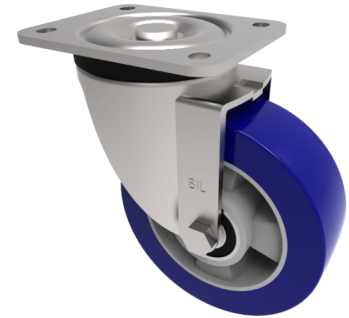

Soft Speed Polyurethane Plate Swivel Castor 200mm 700kg Load

Product code: BZXP200SPABJLP

Pressed steel swivel castor with a top plate fixing fitted with a blue 75 shore A polyurethane tyre on aluminium centred wheel with ball bearings. Wheel diameter 200mm, tread width 50mm, overall height 245mm, top plate 175mm x 140mm, hole centres 140mm x 105mm. Load capacity 700kg at 4kph and 280kg at 16kph ****FOR INTERNAL TOWING ONLY****

Diameter (mm)	200
Load Capacity (kg)	700
Bearing Type	Ball
Fixing Option	Plate
Castor Type	Swivel
To Suit Fixing Bolt (mm)	10
Swivel Radius (mm)	165
Height (mm)	245
Plate Size (mm)	135 x 110
Hole Centres (mm)	140 X 105
Wheel Material	Polyurethane on Aluminium
Colour / Shore Hardness	Blue Polyurethane on Aluminium Rim / 75 Shore A
Tread (mm)	50
Top Plate Thickness (mm)	6
Temperature Resistance	-20 °C TO +70 °C
Fork Thickness (mm)	5