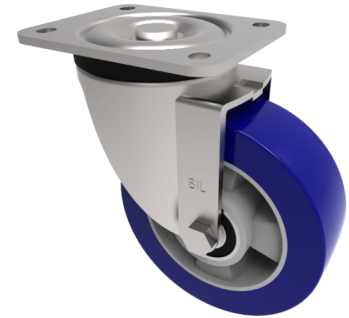

Soft Speed Polyurethane Plate Swivel Castor 200mm 700kg Load

Product code: BZSPH200SPABJ

Pressed steel swivel castor with a top plate fixing fitted with a blue 75 shore A polyurethane tyre on aluminium centred wheel with ball bearings. Wheel diameter 200mm, tread width 50mm, overall height 238mm, top plate 135mm x 110mm, hole centres 105mm x 80mm/75mm. Load capacity 700kg at 4kph and 280kg at 16kph ****FOR INTERNAL TOWING ONLY****

Diameter (mm)	200
Castor Type	Swivel
Fixing Option	Plate
Height (mm)	190
Wheel Material	Polyurethane on Aluminium
Colour / Shore Hardness	Blue Polyurethane on Aluminium Rim / 75 Shore A
Temperature Resistance	-20 °C TO +70 °C
Bearing Type	Ball
Load Capacity (kg)	700
Tread (mm)	50
Swivel Radius (mm)	153
Plate Size (mm)	135 x 110
Hole Centres (mm)	105 x 80/75
Top Plate Thickness (mm)	5
Fork Thickness (mm)	5
To Suit Fixing Bolt (mm)	10