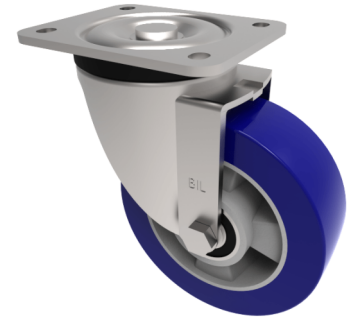

## Soft Speed Polyurethane Plate Swivel Castor 200mm 700kg Load

**Product code: BZSPH200SPABJ**

Pressed steel swivel castor with a top plate fixing fitted with a blue 75 shore A polyurethane tyre on aluminium centred wheel with ball bearings. Wheel diameter 200mm, tread width 50mm, overall height 238mm, top plate 135mm x 110mm, hole centres 105mm x 80mm/75mm. Load capacity 700kg at 4kph and 280kg at 16kph **\*\*FOR INTERNAL TOWING ONLY\*\***

Diameter (mm)	200
Castor Type	Swivel
Fixing Option	Plate
Height (mm)	190
Wheel Material	Polyurethane on Aluminium
Colour / Shore Hardness	Blue Polyurethane on Aluminium Rim / 75 Shore A
Temperature Resistance	-20 °C TO +70 °C
Bearing Type	Ball
Load Capacity (kg)	700
Tread (mm)	50
Swivel Radius (mm)	153
Plate Size (mm)	135 x 110
Hole Centres (mm)	105 x 80/75
Top Plate Thickness (mm)	5
Fork Thickness (mm)	5
To Suit Fixing Bolt (mm)	10