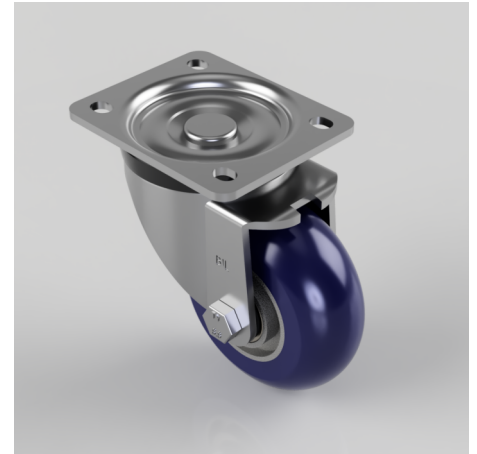

## Softer Ergonomic Polyurethane Plate Swivel Castor 100mm 300kg Load

**Product code: BZH100RSPABJ**

Pressed steel swivel castor with a top plate fixing fitted with a ergonomic blue 75 shore A polyurethane tyre on aluminium centred wheel with ball bearings. Wheel diameter 100mm, tread width 40mm, overall height 128mm, top plate 105mm x 86mm, hole centres 80mm x 60mm. Load capacity 300kg at 4kph

Diameter (mm)	100
Castor Type	Swivel
Fixing Option	Plate
Height (mm)	128
Wheel Material	Polyurethane on Aluminium
Colour / Shore Hardness	Blue Ergonomic Polyurethane on Aluminium Rim / 75 Shore A
Temperature Resistance	-20 °C TO +70 °C
Bearing Type	Ball
Load Capacity (kg)	300
Tread (mm)	40
Swivel Radius (mm)	90
Plate Size (mm)	105 x 86
Hole Centres (mm)	80 X 60
Top Plate Thickness (mm)	4
Fork Thickness (mm)	4
To Suit Fixing Bolt (mm)	8