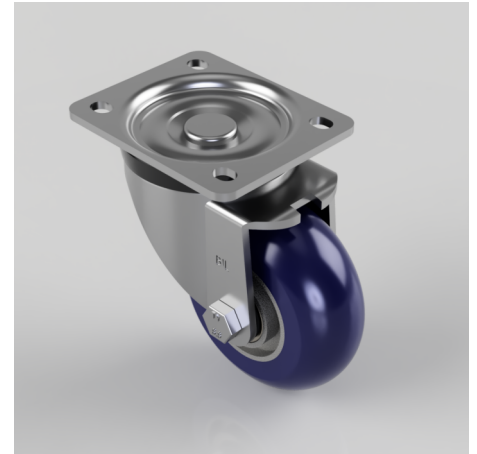

Softer Ergonomic Polyurethane Plate Swivel Castor 100mm 300kg Load

Product code: BZH100RSPABJ

Pressed steel swivel castor with a top plate fixing fitted with an ergonomic blue 75 shore A polyurethane tyre on aluminium centred wheel with ball bearings. Wheel diameter 100mm, tread width 40mm, overall height 128mm, top plate 105mm x 86mm, hole centres 80mm x 60mm. Load capacity 300kg at 4kph

Diameter (mm)	100
Castor Type	Swivel
Fixing Option	Plate
Height (mm)	128
Wheel Material	Polyurethane on Aluminium
Colour / Shore Hardness	Blue Ergonomic Polyurethane on Aluminium Rim / 75 Shore A
Temperature Resistance	-20 °C TO +70 °C
Bearing Type	Ball
Load Capacity (kg)	300
Tread (mm)	40
Swivel Radius (mm)	90
Plate Size (mm)	105 x 86
Hole Centres (mm)	80 X 60
Top Plate Thickness (mm)	4
Fork Thickness (mm)	4
To Suit Fixing Bolt (mm)	8