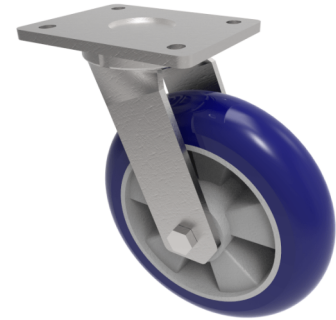

Softer Ergonomic Polyurethane Plate Swivel Castor 100mm 300kg Load

Product code: BZSAB100RSPABJ

Fabricated zinc plated swivel castor with a top plate fixing fitted with a blue 75 shore A ergonomic polyurethane wheel on an aluminium centre with ball bearings. Wheel diameter 100mm, tread width 40mm, overall height 150mm, top plate 138mm x 110mm, hole centres 105mm x 80/75mmmm. Load capacity 300kg.

Diameter (mm)	100
Fixing Option	Plate
Castor Type	Swivel
Bearing Type	Ball
Height (mm)	150
Plate Size (mm)	138 x 110
Hole Centres (mm)	105 x 80
To Suit Fixing Bolt (mm)	10
Wheel Material	Polyurethane on Aluminium
Colour / Shore Hardness	Blue Ergonomic Polyurethane on Aluminium Rim / 75 Shore A
Temperature Resistance	-20 °C TO +70 °C
Top Plate Thickness (mm)	8
Fork Thickness (mm)	6
Swivel Radius (mm)	96
Load Capacity (kg)	300
Tread (mm)	40