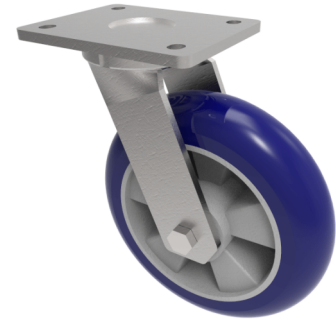

## Softer Ergonomic Polyurethane Plate Swivel Castor 100mm 300kg Load

**Product code: BZSAB100RSPABJ**

Fabricated zinc plated swivel castor with a top plate fixing fitted with a blue 75 shore A ergonomic polyurethane wheel on an aluminium centre with ball bearings. Wheel diameter 100mm, tread width 40mm, overall height 150mm, top plate 138mm x 110mm, hole centres 105mm x 80/75mmmm. Load capacity 300kg.

|                          |   |
|--------------------------|---|
| Diameter (mm)            | 100   |
| Fixing Option            | Plate   |
| Castor Type              | Swivel  |
| Bearing Type             | Ball  |
| Height (mm)              | 150   |
| Plate Size (mm)          | 138 x 110   |
| Hole Centres (mm)        | 105 x 80  |
| To Suit Fixing Bolt (mm) | 10  |
| Wheel Material           | Polyurethane on Aluminium                                 |
| Colour / Shore Hardness  | Blue Ergonomic Polyurethane on Aluminium Rim / 75 Shore A |
| Temperature Resistance   | -20 °C TO +70 °C  |
| Top Plate Thickness (mm) | 8   |
| Fork Thickness (mm)      | 6   |
| Swivel Radius (mm)       | 96  |
| Load Capacity (kg)       | 300   |
| Tread (mm)               | 40  |