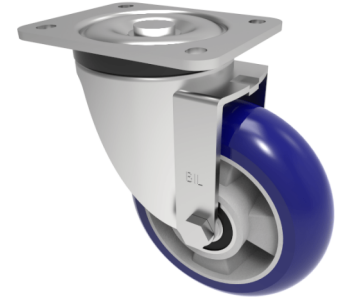

## Softer Ergonomic Polyurethane Plate Swivel Castor 100mm 300kg Load

**Product code: BZPH100RSPABJ**

Pressed steel swivel castor with a top plate fixing fitted with a ergonomic blue 75 shore A polyurethane tyre on aluminium centred wheel with ball bearings. Wheel diameter 100mm, tread width 40mm, overall height 132mm, top plate 135mm x 110mm, hole centres 105mm x 80/75mm. Load capacity 300kg at 4kph

Diameter (mm)	100
Castor Type	Swivel
Fixing Option	Plate
Height (mm)	132
Wheel Material	Polyurethane on Aluminium
Colour / Shore Hardness	Blue Ergonomic Polyurethane on Aluminium Rim / 75 Shore A
Temperature Resistance	-20 °C TO +70 °C
Bearing Type	Ball
Load Capacity (kg)	300
Tread (mm)	40
Swivel Radius (mm)	90
Plate Size (mm)	135 x 110
Hole Centres (mm)	105 x 80/75
Top Plate Thickness (mm)	4
Fork Thickness (mm)	4
To Suit Fixing Bolt (mm)	10