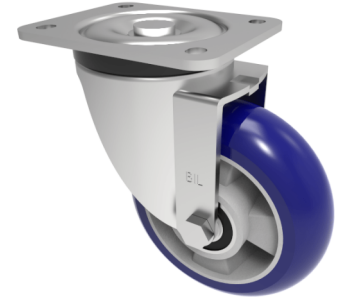

Softer Ergonomic Polyurethane Plate Swivel Castor 125mm 350kg Load

Product code: BZPH125RSPABJ

Pressed steel swivel castor with a top plate fixing fitted with a ergonomic blue 75 shore A polyurethane tyre on aluminium centred wheel with ball bearings. Wheel diameter 125mm, tread width 40mm, overall height 158mm, top plate 135mm x 110mm, hole centres 105mm x 80/75mm. Load capacity 350kg at 4kph

Diameter (mm)	125
Castor Type	Swivel
Fixing Option	Plate
Height (mm)	158
Wheel Material	Polyurethane on Aluminium
Colour / Shore Hardness	Blue Ergonomic Polyurethane on Aluminium Rim / 75 Shore A
Temperature Resistance	-20 °C TO +70 °C
Bearing Type	Ball
Load Capacity (kg)	350
Tread (mm)	41
Swivel Radius (mm)	104
Plate Size (mm)	135 x 110
Hole Centres (mm)	105 x 80/75
Top Plate Thickness (mm)	4
Fork Thickness (mm)	4
To Suit Fixing Bolt (mm)	10