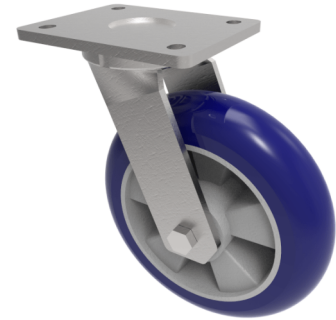

Softer Ergonomic Polyurethane Plate Swivel Castor 125mm 350kg Load

Product code: BZSAB125RSPABJ

Fabricated zinc plated swivel castor with a top plate fixing fitted with a blue 75 shore A ergonomic polyurethane wheel on an aluminium centre with ball bearings. Wheel diameter 125mm, tread width 40mm, overall height 175mm, top plate 138mm x 110mm, hole centres 105mm x 80/75mmmm. Load capacity 350kg.

Diameter (mm)	125
Fixing Option	Plate
Castor Type	Swivel
Bearing Type	Ball
Height (mm)	175
Plate Size (mm)	138 x 110
Hole Centres (mm)	105 x 80
To Suit Fixing Bolt (mm)	10
Wheel Material	Polyurethane on Aluminium
Colour / Shore Hardness	Blue Ergonomic Polyurethane on Aluminium Rim / 75 Shore A
Temperature Resistance	-20 °C TO +70 °C
Top Plate Thickness (mm)	8
Fork Thickness (mm)	6
Swivel Radius (mm)	120
Load Capacity (kg)	350
Tread (mm)	41