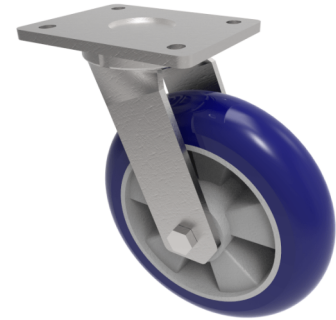

Softer Ergonomic Polyurethane Plate Swivel Castor 125mm 350kg Load

Product code: BZMJ125RSPABJ

Fabricated white zinc ROHS plated swivel castor with a top plate fixing fitted with a round ergonomic polyurethane tyred on aluminium centred wheel with ball bearings. Wheel diameter 125mm, tread width 41mm, overall height 165mm, top plate 138mm x 110mm, hole centres 105mm x 80/75mm. Load capacity 350kg at 4kph

Diameter (mm)	125
Fixing Option	Plate
Castor Type	Swivel
Bearing Type	Ball
Height (mm)	165
Plate Size (mm)	138 x 110
Hole Centres (mm)	105 x 80/75
To Suit Fixing Bolt (mm)	10
Wheel Material	Polyurethane on Aluminium
Colour / Shore Hardness	Blue Ergonomic Polyurethane on Aluminium Rim / 75 Shore A
Temperature Resistance	-20 °C TO +70 °C
Top Plate Thickness (mm)	7
Fork Thickness (mm)	6
Swivel Radius (mm)	101
Load Capacity (kg)	350
Tread (mm)	41