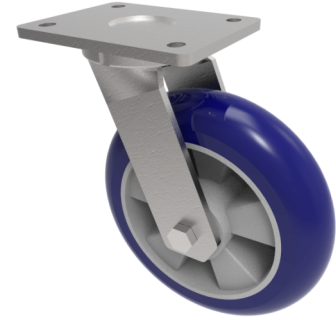

Softer Ergonomic Polyurethane Plate Swivel Castor 125mm 350kg Load

Product code: BZMJ125RSPABJ

Fabricated white zinc ROHS plated swivel castor with a top plate fixing fitted with a round ergonomic polyurethane tyred on aluminium centred wheel with ball bearings. Wheel diameter 125mm, tread width 41mm, overall height 165mm, top plate 138mm x 110mm, hole centres 105mm x 80/75mm. Load capacity 350kg at 4kph

Diameter (mm)	125
Fixing Option	Plate
Castor Type	Swivel
Bearing Type	Ball
Height (mm)	165
Plate Size (mm)	138 x 110
Hole Centres (mm)	105 x 80/75
To Suit Fixing Bolt (mm)	10
Wheel Material	Polyurethane on Aluminium
Colour / Shore Hardness	Blue Ergonomic Polyurethane on Aluminium Rim / 75 Shore A
Temperature Resistance	-20 °C TO +70 °C
Top Plate Thickness (mm)	7
Fork Thickness (mm)	6
Swivel Radius (mm)	101
Load Capacity (kg)	350
Tread (mm)	41