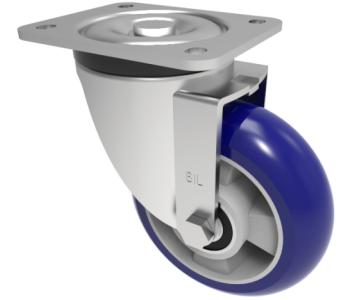

## Softer Ergonomic Polyurethane Plate Swivel Castor 125mm 350kg Load

**Product code: BZXP125RSPABJ**

Pressed steel swivel castor with a top plate fixing fitted with a ergonomic blue polyurethane 75 shore A tyre on aluminium centre wheel with ball bearings. Wheel diameter 125mm, tread width 41mm, overall height 165mm, top plate 105mm x 86mm, hole centres 80mm x 60mm. Load capacity 350kg at 4kph

Diameter (mm)	125
Castor Type	Swivel
Fixing Option	Plate
Height (mm)	165
Wheel Material	Polyurethane on Aluminium
Colour / Shore Hardness	Blue Ergonomic Polyurethane on Aluminium Rim / 75 Shore A
Temperature Resistance	-20 °C TO +70 °C
Bearing Type	Ball
Load Capacity (kg)	350
Tread (mm)	41
Swivel Radius (mm)	108
Plate Size (mm)	105 x 86
Hole Centres (mm)	80 / 77 X 60
Top Plate Thickness (mm)	6
Fork Thickness (mm)	5
To Suit Fixing Bolt (mm)	8