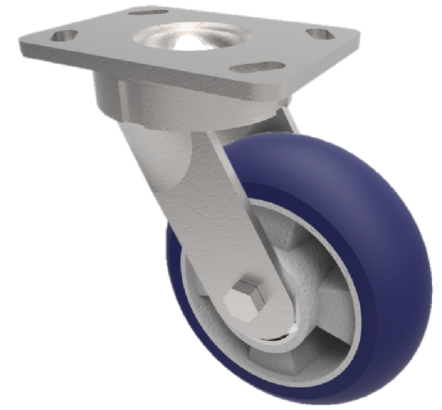

Softer Ergonomic Polyurethane Plate Swivel Castor 150mm 500kg Load

Product code: BZK150RSPABJ

Fabricated swivel castor with top plate fixing fitted with a Blue 75 Shore A blue ergonomic polyurethane tyre on an aluminium centred wheel with ball bearings. Wheel diameter 150mm, tread width 50mm, overall height 200mm, top plate 150mm x 110mm, hole centres 105mm x 80mm or 121mm x 59mm. Load capacity 500kg at 4kph load capacity 200 at 16kph
 ** FOR INTERNAL AND EXTERNAL TOWING USE **

Diameter (mm)	150
Fixing Option	Plate
Castor Type	Swivel
Bearing Type	Ball
Height (mm)	200
Plate Size (mm)	150 x 110
Hole Centres (mm)	105/121 x 80/59
To Suit Fixing Bolt (mm)	12
Wheel Material	Polyurethane on Aluminium
Colour / Shore Hardness	Blue Ergonomic Polyurethane on Aluminium Rim / 75 Shore A
Temperature Resistance	-20 °C TO +70 °C
Top Plate Thickness (mm)	7.5
Fork Thickness (mm)	6
Swivel Radius (mm)	130
Load Capacity (kg)	500
Tread (mm)	50