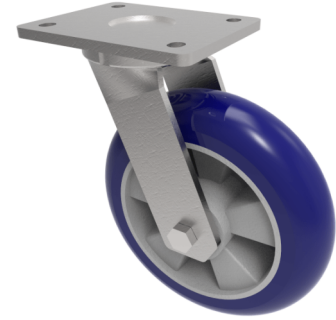

Softer Ergonomic Polyurethane Plate Swivel Castor 150mm 500kg Load

Product code: BZSAB150RSPABJ

Fabricated zinc plated swivel castor with plate fixing fitted with a blue 75 shore A polyurethane tyre aluminium centred wheel centred wheel with ball bearings. Wheel diameter 150mm, tread width 50mm, overall height 250mm, plate size 138mm x 110mm, hole centres 105mm x 80mm/75mm. Load capacity 500kg at 4kph and 200kg at 16kph ** FOR INTERNAL AND EXTERNAL TOWING USE**

Diameter (mm)	150
Fixing Option	Plate
Castor Type	Swivel
Bearing Type	Ball
Height (mm)	200
Plate Size (mm)	138 x 110
Hole Centres (mm)	105 x 80
To Suit Fixing Bolt (mm)	10
Wheel Material	Polyurethane on Aluminium
Colour / Shore Hardness	Blue Ergonomic Polyurethane on Aluminium Rim / 75 Shore A
Temperature Resistance	-20 °C TO +70 °C
Top Plate Thickness (mm)	8
Fork Thickness (mm)	6
Swivel Radius (mm)	130
Load Capacity (kg)	500
Tread (mm)	50