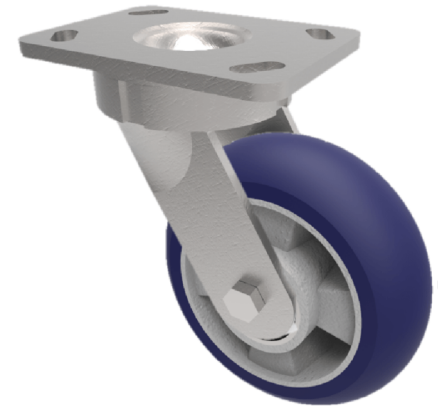

Softer Ergonomic Polyurethane Plate Swivel Castor 160mm 550kg Load

Product code: BZK160RSPABJ

Fabricated swivel castor with top plate fixing fitted with a Blue 75 Shore A blue ergonomic polyurethane tyre on an aluminium centred wheel with ball bearings. Wheel diameter 160mm, tread width 50mm, overall height 205mm, top plate 150mm x 110mm, hole centres 105mm x 80mm or 121mm x 59mm. Load capacity 550kg at 4kph and 220kg at 16kph ** FOR INTERNAL AND EXTERNAL TOWING USE **

Diameter (mm)	160
Fixing Option	Plate
Castor Type	Swivel
Bearing Type	Ball
Height (mm)	205
Plate Size (mm)	150 x 110
Hole Centres (mm)	105/121 x 80/59
To Suit Fixing Bolt (mm)	12
Wheel Material	Polyurethane on Aluminium
Colour / Shore Hardness	Blue Ergonomic Polyurethane on Aluminium Rim / 75 Shore A
Temperature Resistance	-20 °C TO +70 °C
Top Plate Thickness (mm)	7.5
Fork Thickness (mm)	6
Swivel Radius (mm)	135
Load Capacity (kg)	550
Tread (mm)	50