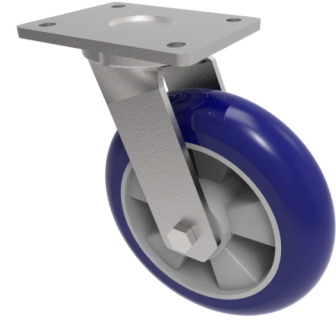

## Softer Ergonomic Polyurethane Plate Swivel Castor 200mm 600kg Load

**Product code: BZMJ200RSPABJ**

Fabricated steel swivel castor with a top plate fixing fitted with a blue 75 shore A ergonomic polyurethane tyred on aluminium centred wheel with a ball bearing. Wheel diameter 200mm, tread width 50mm, overall height 241mm, plate size 138mm x 110mm, hole centres 105mm x 75/80mm. Load capacity 600kg at 4kph, 225 at 10kph, 200 at 16kph. \*\* FOR INTERNAL TOWING USE ONLY \*\*

Diameter (mm)	200
Fixing Option	Plate
Castor Type	Swivel
Bearing Type	Ball
Height (mm)	241
Plate Size (mm)	138 x 110
Hole Centres (mm)	105 x 80/75
To Suit Fixing Bolt (mm)	10
Wheel Material	Polyurethane on Aluminium
Colour / Shore Hardness	Blue Ergonomic Polyurethane on Aluminium Rim / 75 Shore A
Temperature Resistance	-20 °C TO +70 °C
Top Plate Thickness (mm)	7
Fork Thickness (mm)	6
Swivel Radius (mm)	156
Load Capacity (kg)	600
Tread (mm)	50