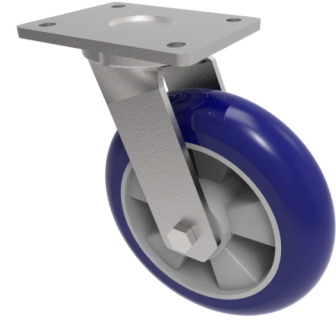

Softer Ergonomic Polyurethane Plate Swivel Castor 200mm 600kg Load

Product code: BZMJ200RSPABJ

Fabricated steel swivel castor with a top plate fixing fitted with a blue 75 shore A ergonomic polyurethane tyred on aluminium centred wheel with a ball bearing. Wheel diameter 200mm, tread width 50mm, overall height 241mm, plate size 138mm x 110mm, hole centres 105mm x 75/80mm. Load capacity 600kg at 4kph, 225 at 10kph, 200 at 16kph. ** FOR INTERNAL TOWING USE ONLY **

Diameter (mm)	200
Fixing Option	Plate
Castor Type	Swivel
Bearing Type	Ball
Height (mm)	241
Plate Size (mm)	138 x 110
Hole Centres (mm)	105 x 80/75
To Suit Fixing Bolt (mm)	10
Wheel Material	Polyurethane on Aluminium
Colour / Shore Hardness	Blue Ergonomic Polyurethane on Aluminium Rim / 75 Shore A
Temperature Resistance	-20 °C TO +70 °C
Top Plate Thickness (mm)	7
Fork Thickness (mm)	6
Swivel Radius (mm)	156
Load Capacity (kg)	600
Tread (mm)	50