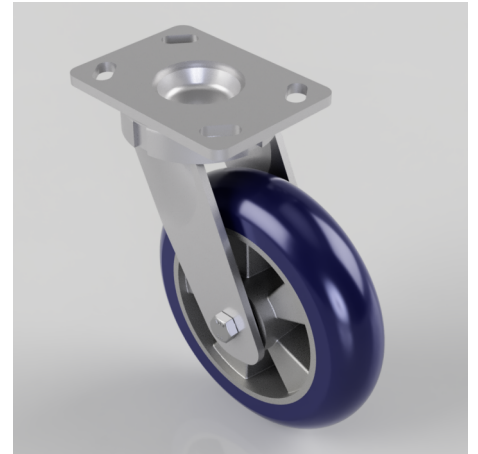

## Softer Ergonomic Polyurethane Plate Swivel Castor 200mm 700kg Load

**Product code: BZK200RSPABJ**

Fabricated swivel castor with a top plate fixing fitted with a Blue 75 shore A ergonomic polyurethane wheel on an aluminium centre with ball bearings. Wheel diameter 200mm, tread width 50mm, overall height 250mm, top plate 150mm x 110mm, hole centres 105mm x 80mm or 121mm x 59mm. Load capacity 700kg at 4kph, 280 at 16kph. \*\* FOR INTERNAL AND EXTERNAL TOWING USE \*\*

Diameter (mm)	200
Fixing Option	Plate
Castor Type	Swivel
Bearing Type	Ball
Height (mm)	250
Plate Size (mm)	150 x 110
Hole Centres (mm)	105/121 x 80/59
To Suit Fixing Bolt (mm)	12
Wheel Material	Polyurethane on Aluminium
Colour / Shore Hardness	Blue Ergonomic Polyurethane on Aluminium Rim / 75 Shore A
Temperature Resistance	-20 °C TO +70 °C
Top Plate Thickness (mm)	7.5
Fork Thickness (mm)	6
Swivel Radius (mm)	165
Load Capacity (kg)	700
Tread (mm)	50