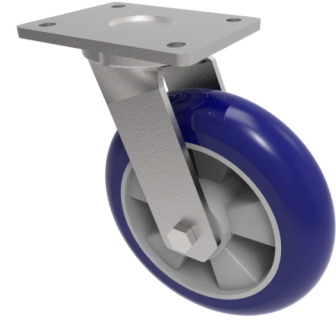

Softer Ergonomic Polyurethane Plate Swivel Castor 250mm 800kg Load

Product code: BZSAB250RSPABJ

Fabricated zinc plated swivel castor with plate fixing fitted with a blue 75shore A polyurethane tyre aluminium centred wheel centred wheel with ball bearings. Wheel diameter 250mm, tread width 50mm, overall height 300mm, plate size 138mm x 110mm, hole centres 105mm x 80mm/75mm. Load capacity 800kg at 4kph and 320kg at 16kph ** FOR INTERNAL AND EXTERNAL TOWING USE**

Diameter (mm)	250
Fixing Option	Plate
Castor Type	Swivel
Bearing Type	Ball
Height (mm)	300
Plate Size (mm)	138 x 110
Hole Centres (mm)	105 x 80
To Suit Fixing Bolt (mm)	10
Wheel Material	Polyurethane on Aluminium
Colour / Shore Hardness	Blue Ergonomic Polyurethane on Aluminium Rim / 75 Shore A
Temperature Resistance	-20 °C TO +70 °C
Top Plate Thickness (mm)	8
Fork Thickness (mm)	6
Swivel Radius (mm)	200
Load Capacity (kg)	800
Tread (mm)	50