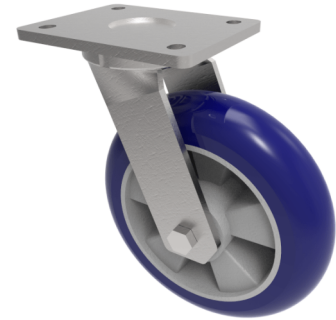

Softer Ergonomic Polyurethane Plate Swivel Castor 250mm 800kg Load

Product code: BZSAB250RSPABJ

Fabricated zinc plated swivel castor with plate fixing fitted with a blue 75shore A polyurethane tyre aluminium centred wheel centred wheel with ball bearings. Wheel diameter 250mm, tread width 50mm, overall height 300mm, plate size 138mm x 110mm, hole centres 105mm x 80mm/75mm. Load capacity 800kg at 4kph and 320kg at 16kph ** FOR INTERNAL AND EXTERNAL TOWING USE**

Diameter (mm)	250
Fixing Option	Plate
Castor Type	Swivel
Bearing Type	Ball
Height (mm)	300
Plate Size (mm)	138 x 110
Hole Centres (mm)	105 x 80
To Suit Fixing Bolt (mm)	10
Wheel Material	Polyurethane on Aluminium
Colour / Shore Hardness	Blue Ergonomic Polyurethane on Aluminium Rim / 75 Shore A
Temperature Resistance	-20 °C TO +70 °C
Top Plate Thickness (mm)	8
Fork Thickness (mm)	6
Swivel Radius (mm)	200
Load Capacity (kg)	800
Tread (mm)	50