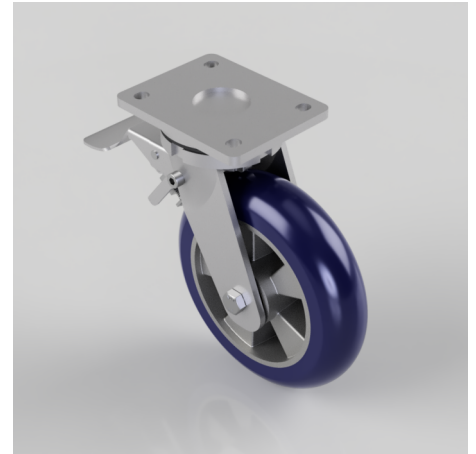

Softer Ergonomic Polyurethane Plate Swivel Castor Brake 200mm 700kg Load

Product code: BZSAB200RSPABJSWB

Fabricated zinc plated swivel castor with plate fixing fitted with a blue 75 shore A polyurethane tyre aluminium centred wheel centred wheel with ball bearings and total lock brake. Wheel diameter 200mm, tread width 50mm, overall height 250mm, plate size 138mm x 110mm, hole centres 105mm x 80mm/75mm. Load capacity 700kg at 4kph and 280kg at 16kph ** FOR INTERNAL AND EXTERNAL TOWING USE**

Diameter (mm)	200
Fixing Option	Plate
Castor Type	Swivel with Total Lock Brake
Bearing Type	Ball
Height (mm)	250
Plate Size (mm)	138 x 110
Hole Centres (mm)	105 x 80
To Suit Fixing Bolt (mm)	10
Wheel Material	Polyurethane on Aluminium
Colour / Shore Hardness	Blue Ergonomic Polyurethane on Aluminium Rim / 75 Shore A
Temperature Resistance	-20 °C TO +70 °C
Top Plate Thickness (mm)	8
Fork Thickness (mm)	6
Swivel Radius (mm)	155
Load Capacity (kg)	700
Tread (mm)	50