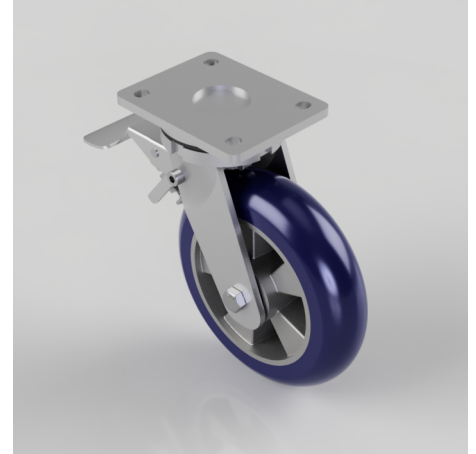

## Softer Ergonomic Polyurethane Plate Swivel Castor Brake 200mm 700kg Load

**Product code: BZSAB200RSPABJSWB**

Fabricated zinc plated swivel castor with plate fixing fitted with a blue 75 shore A polyurethane tyre aluminium centred wheel centred wheel with ball bearings and total lock brake. Wheel diameter 200mm, tread width 50mm, overall height 250mm, plate size 138mm x 110mm, hole centres 105mm x 80mm/75mm. Load capacity 700kg at 4kph and 280kg at 16kph \*\* FOR INTERNAL AND EXTERNAL TOWING USE\*\*

Diameter (mm)	200
Fixing Option	Plate
Castor Type	Swivel with Total Lock Brake
Bearing Type	Ball
Height (mm)	250
Plate Size (mm)	138 x 110
Hole Centres (mm)	105 x 80
To Suit Fixing Bolt (mm)	10
Wheel Material	Polyurethane on Aluminium
Colour / Shore Hardness	Blue Ergonomic Polyurethane on Aluminium Rim / 75 Shore A
Temperature Resistance	-20 °C TO +70 °C
Top Plate Thickness (mm)	8
Fork Thickness (mm)	6
Swivel Radius (mm)	155
Load Capacity (kg)	700
Tread (mm)	50