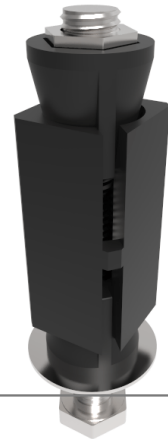

**Square Expander. 21.5mm to 24mm expansion range. 70mm long.**

**Product code: BZEXS215/24**

Square Expander. 21.5mm to 24mm expansion range. 70mm long.

Expander Type	Square
To Suit Inside Diameter (mm)	21.5 - 24
Fixing Bolt (mm)	10
Expander Plug Length (mm)	70