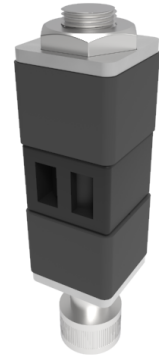

Square Expander. 21mm to 24mm expansion range. 60mm long.

Product code: BZAEXS21

Square Expander. 21mm to 24mm expansion range. 60mm long.

Expander Type	Square
To Suit Inside Diameter (mm)	21 - 24
Fixing Bolt (mm)	10
Expander Plug Length (mm)	60