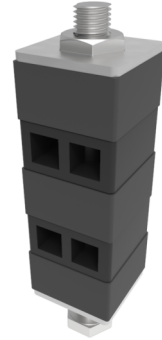

**Square Expander. 31mm to 34mm expansion range. 90mm long.**

**Product code: BZAEXS31XL**

Square Expander. 31mm to 34mm expansion range. 90mm long.

Expander Type	Square
To Suit Inside Diameter (mm)	31 - 34
Fixing Bolt (mm)	10
Expander Plug Length (mm)	90